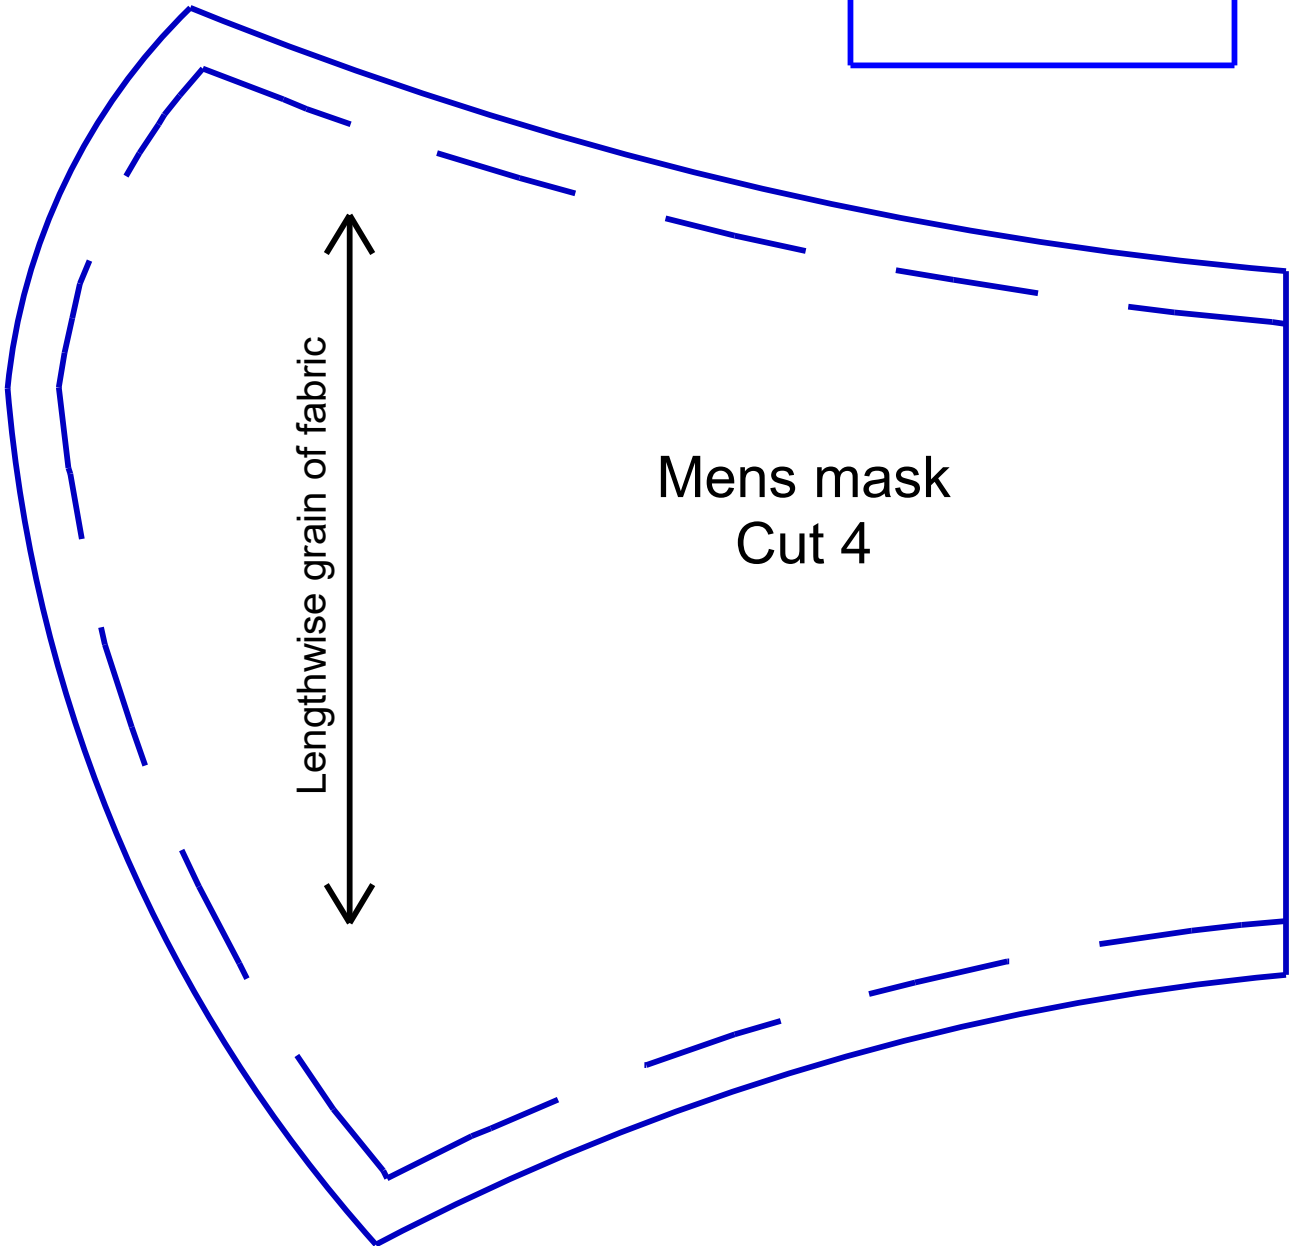

LADIES & TEENS MASK

Be sure this
square prints
to 2" (5 cm)

Created by Beverly Johnson
Bra-makers Supply March 2020

Be sure this square prints to 2" (5 cm)

LADIES & TEENS MASK

CHILDS MASK

Be sure this
square prints
to 2" (5 cm)

Created by Beverly Johnson
Bra-makers Supply March 2020

CHILDS MASK

Be sure this
square prints
to 2" (5 cm)

MENS MASK

Be sure this
square prints
to 2" (5 cm)

Mens mask
Cut 4

Created by Beverly Johnson
Bra-makers Supply March 2020

Be sure this
square prints
to 2" (5 cm)

MENS MASK

Mens removable filter
Cut one